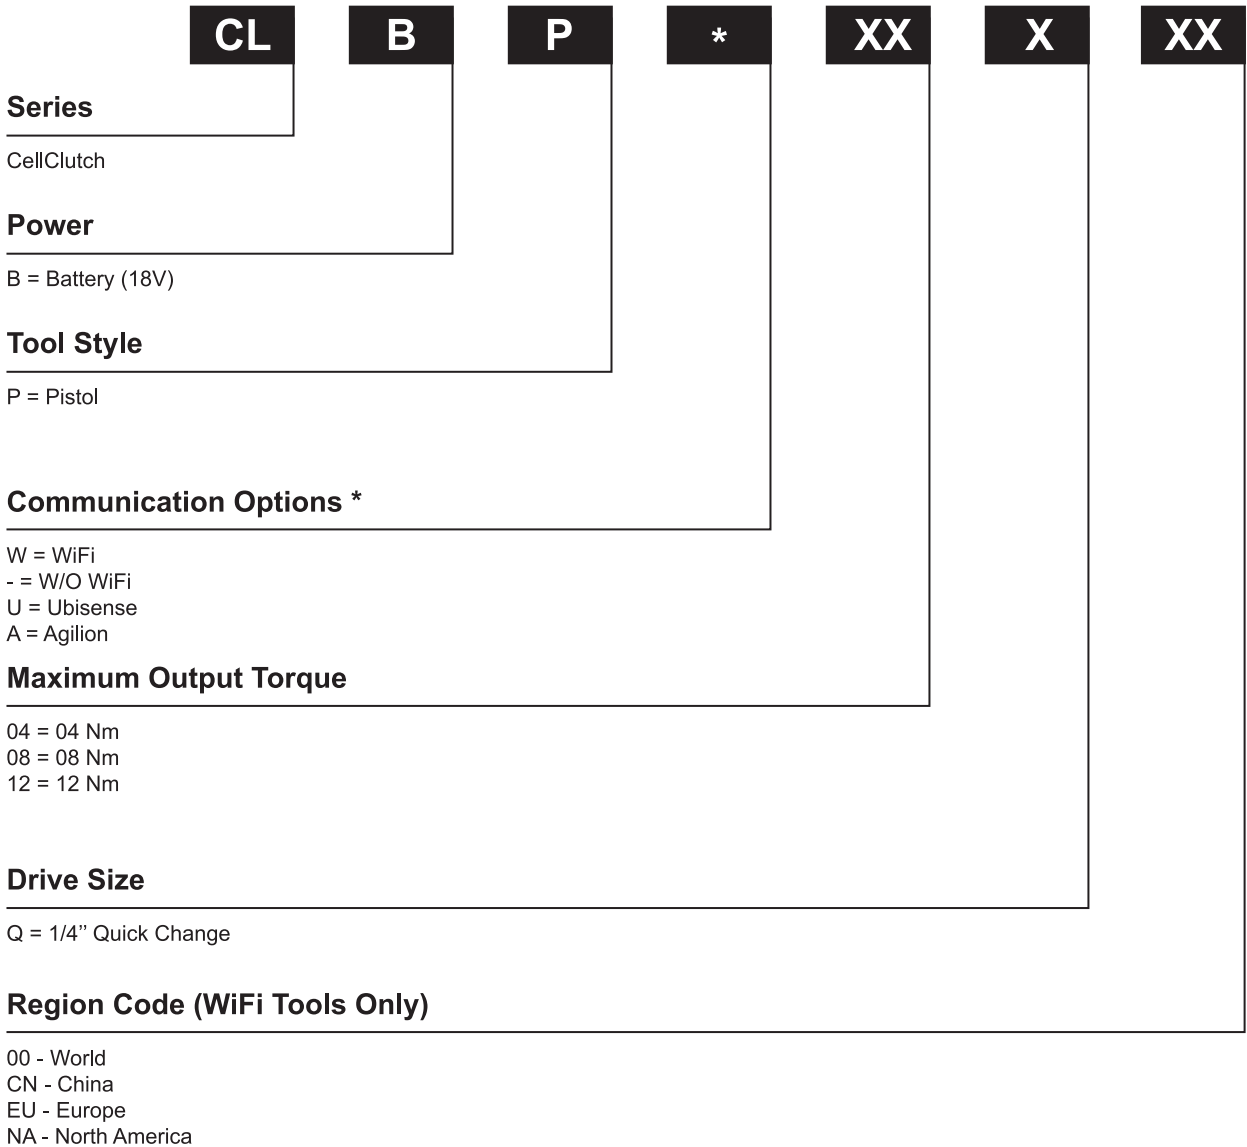

Apex Tool Group SAS
 25 Avenue Maurice Chevalier - ZI
 77330 Ozoir-La-Ferrière
 France

Further Document for Safety Instructions

No.	Document type
P2547BA	Instruction Manual Series Cell Clutch

Nomenclature for Pistol Tool