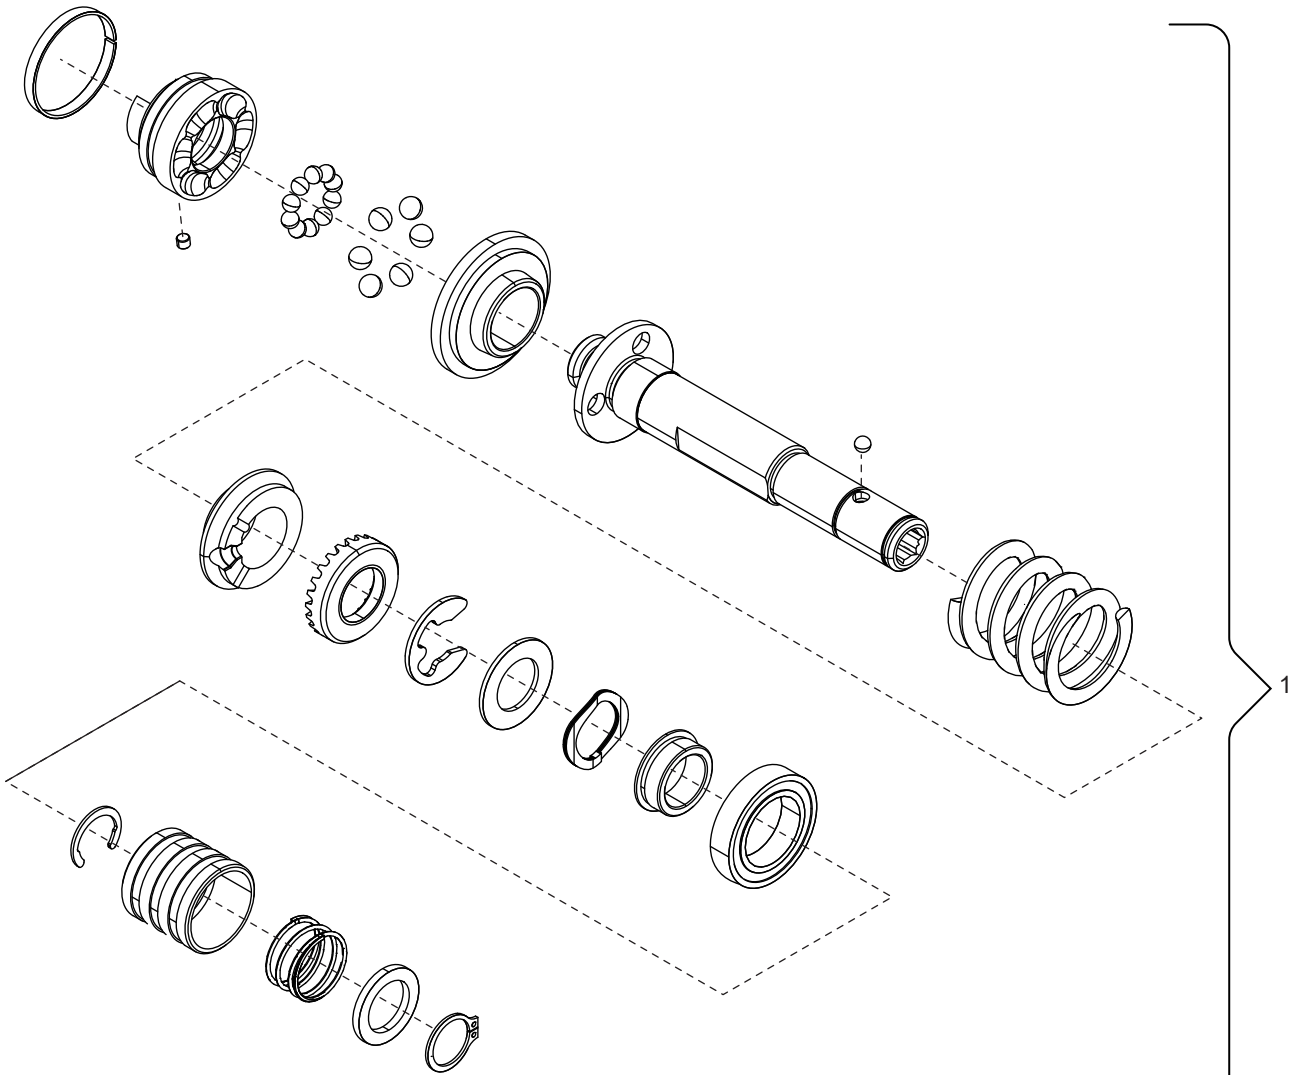

= Quantity

03

MODELS
CLBP04Q
CLBP08Q

REF	NUMBER	#	EN
			DESCRIPTION
1	See Table 3	1	Clutch Assembly

= Quantity

TABLE 3				
REF	DESCRIPTION	#	CLBP04Q	CLBP08Q
1	Clutch Assembly	1	T50-3102196	T50-3102197

= Quantity

04

MODELS
CLBP12Q

REF	NUMBER	#	EN
			DESCRIPTION
1	T50-3102198	1	Clutch Assembly

= Quantity

05

REF	NUMBER	#	EN
			DESCRIPTION
1	T50-3000791	1	Dead Handle

= Quantity

06