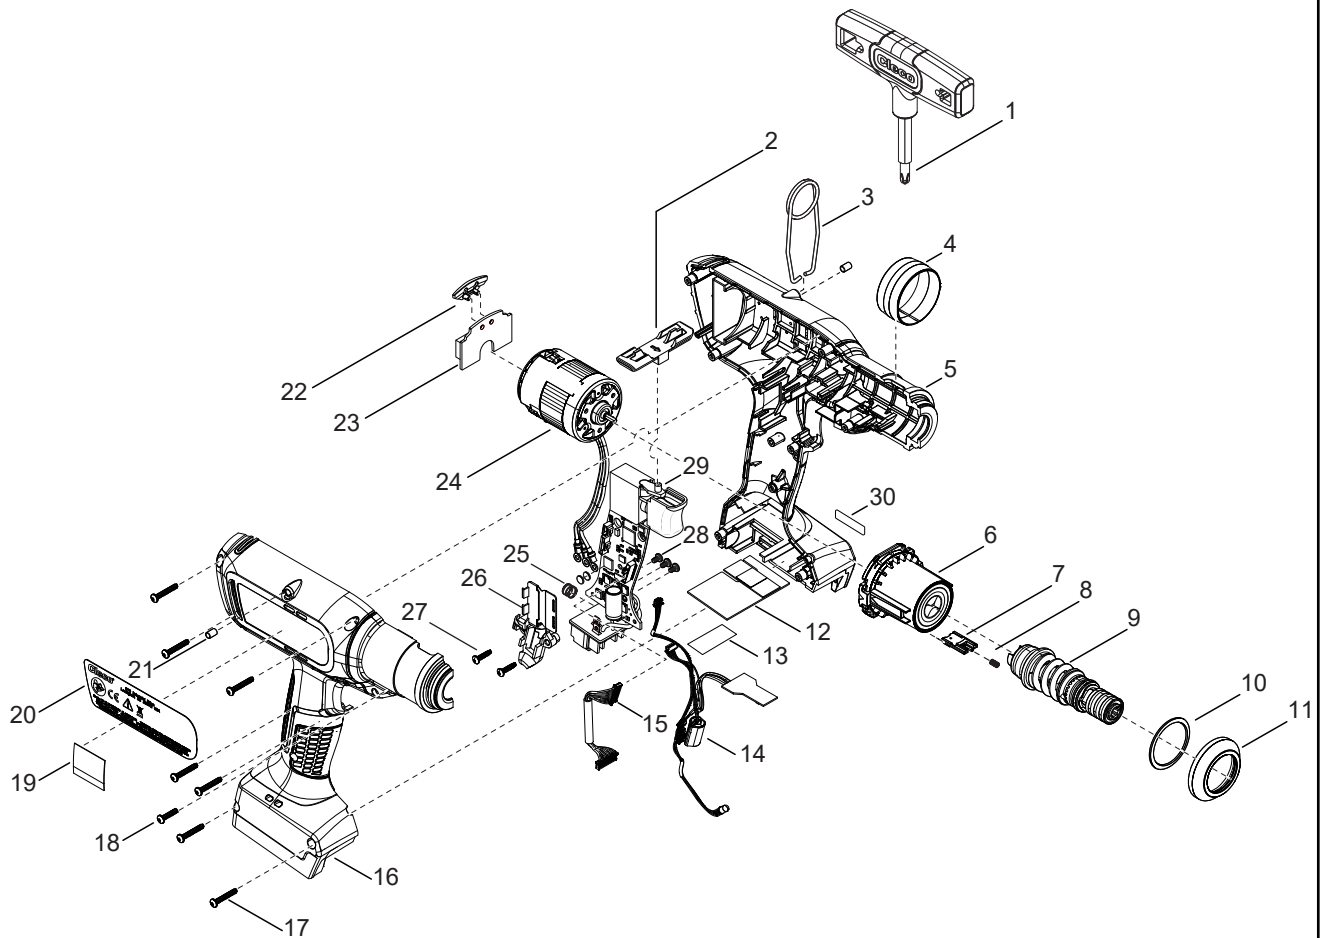

01

MODELS
CLBP04Q
CLBP08Q
CLBP12Q

-  # 17 1.5 Nm
-  # 18 1.5 Nm
-  # 27 1.5 Nm
-  # 28 1.5 Nm

REF	NUMBER	#	EN
			DESCRIPTION
1	T50-1001619	1	Clutch Adjustment Tool
2	T50-1000777	1	Slide
3	936357	1	Bail
4	T50-1001499	1	Adjustment Cover
5	C51003901	1	Left Hand Pistol Handle
6	See Pg. 7	1	Gear Assembly
7	Z61000701	1	Hall Slide Assembly
8	S11001001	1	Spring
9	See Pg. 9	1	Clutch Assembly for CLBP04Q & CLBP08Q
	See Pg. 10	1	Clutch Assembly CLBP12Q
10	1010300	1	Ring
11	C51004401	1	Black Torque Ring
	C51004406	1	Gray Torque Ring
	C51004403	1	Blue Torque Ring
12	See Table 1	1	USB/WiFi PCBA
13	T50-1001006	1	Label
14	E84000202	1	Wire Harness
15	T50-1001011	1	USB/WiFi Cable
16	C51003902	1	Right Hand Pistol Handle
17	T50-1000744	6	Screw
18	T50-1000933	4	Screw
19	T50-1001180	1	Label
20	See Table 1	1	Label
21	931791	2	Spring Pin
22	T50-1000932	1	Light Ring Lens
23	T50-1000780	1	Light Ring, PCBA
24	T50-3102211-1	1	Motor
25	208809PT	1	Spring
26	T50-1102523	1	Wire Harness Mount
27	T50-1000933	2	Screws
28	T50-1102175	3	Screw
29	T50-3102202	1	Electronics Module Assmebly
30	T50-1102532	1	Label (WiFi and Bluetooth Only)

= Quantity

03

MODELS
CLBP04Q
CLBP08Q

REF	NUMBER	#	EN
			DESCRIPTION
1	See Table 3	1	Clutch Assembly

= Quantity

TABLE 3				
REF	DESCRIPTION	#	CLBP04Q	CLBP08Q
1	Clutch Assembly	1	T50-3102196	T50-3102197

= Quantity

04

MODELS
CLBP12Q

REF	NUMBER	#	EN
			DESCRIPTION
1	T50-3102198	1	Clutch Assembly

= Quantity

05

REF	NUMBER	#	EN
			DESCRIPTION
1	T50-3000791	1	Dead Handle

= Quantity

06