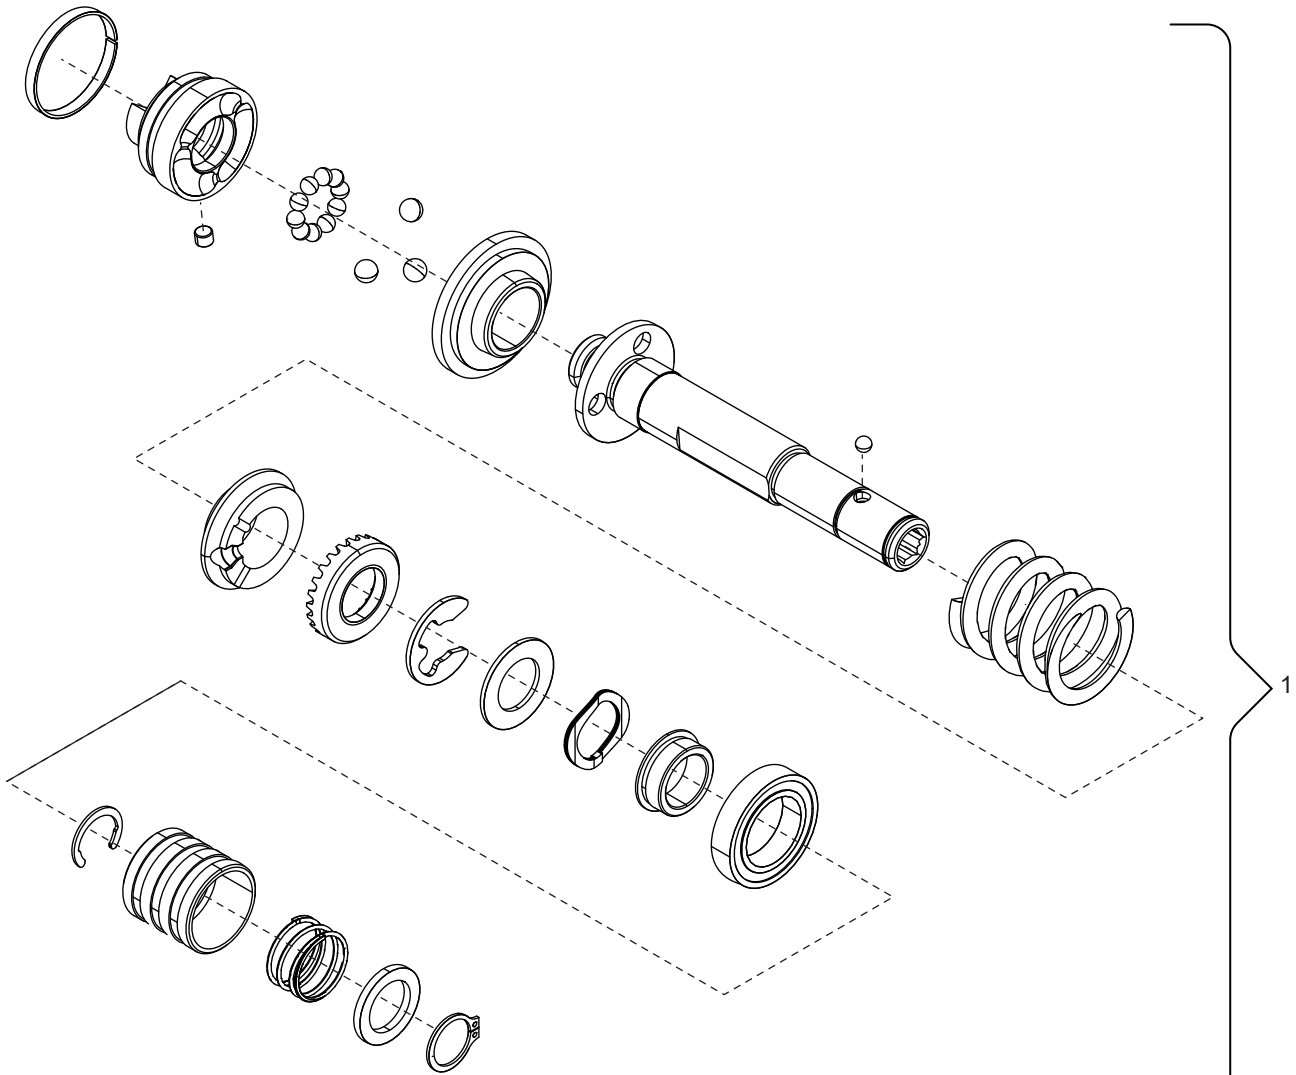

REF	NUMBER	#	EN
			DESCRIPTION
1	See Table 2	1	Gear Assembly
2	T50-1000327-2	3	Screw

= Quantity

TABLE 2					
REF	DESCRIPTION	#	CLBP04Q	CLBP08Q	CLBP12Q
1	Gear Assembly	1	T50-3102191	T50-3102192	T50-3102193

= Quantity

03

MODELS
CLBP04Q
CLBP08Q