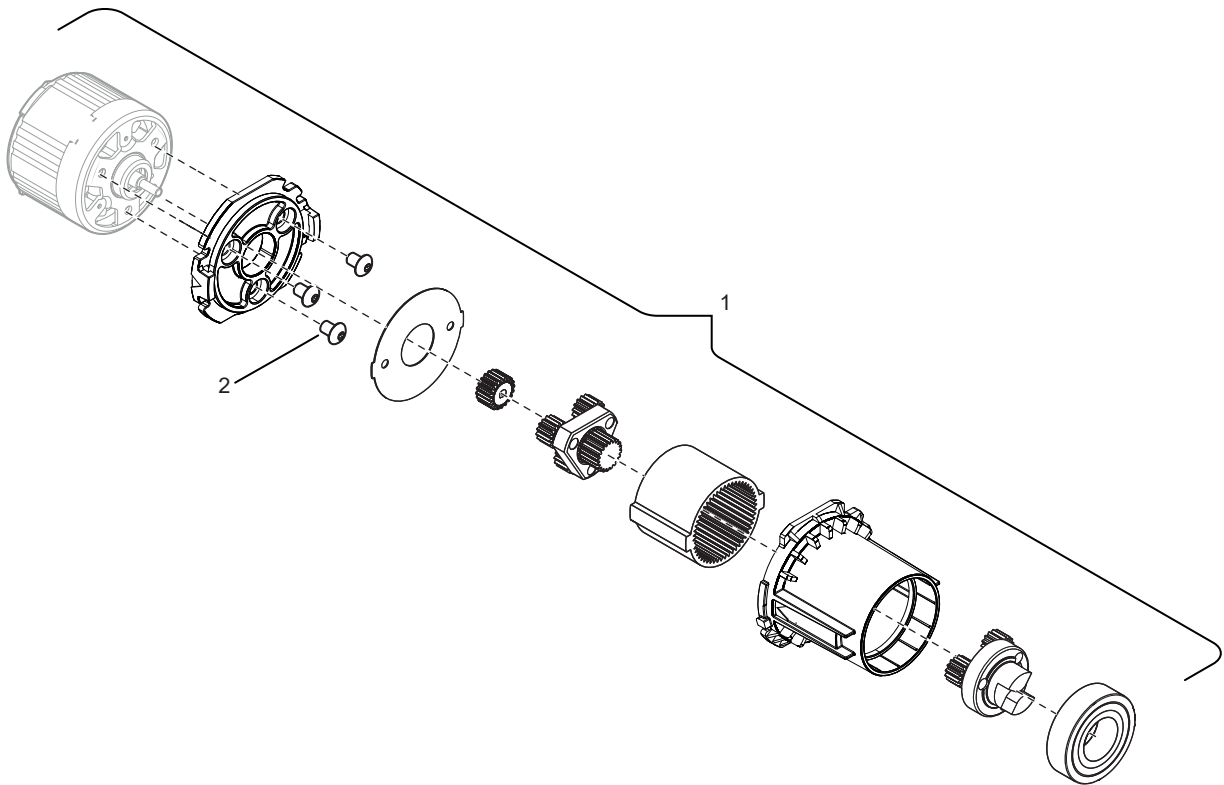

01

MODELS
CLBP04Q
CLBP08Q
CLBP12Q

-  # 17 1.5 Nm
-  # 18 1.5 Nm
-  # 27 1.5 Nm
-  # 28 1.5 Nm

REF	NUMBER	#	EN
			DESCRIPTION
1	T50-1001619	1	Clutch Adjustment Tool
2	T50-1000777	1	Slide
3	936357	1	Bail
4	T50-1001499	1	Adjustment Cover
5	C51003901	1	Left Hand Pistol Handle
6	See Pg. 7	1	Gear Assembly
7	Z61000701	1	Hall Slide Assembly
8	S11001001	1	Spring
9	See Pg. 9	1	Clutch Assembly for CLBP04Q & CLBP08Q
	See Pg. 10	1	Clutch Assembly CLBP12Q
10	1010300	1	Ring
11	C51004401	1	Black Torque Ring
	C51004406	1	Gray Torque Ring
	C51004403	1	Blue Torque Ring
12	See Table 1	1	USB/WiFi PCBA
13	T50-1001006	1	Label
14	E84000202	1	Wire Harness
15	T50-1001011	1	USB/WiFi Cable
16	C51003902	1	Right Hand Pistol Handle
17	T50-1000744	6	Screw
18	T50-1000933	4	Screw
19	T50-1001180	1	Label
20	See Table 1	1	Label
21	931791	2	Spring Pin
22	T50-1000932	1	Light Ring Lens
23	T50-1000780	1	Light Ring, PCBA
24	T50-3102211-1	1	Motor
25	208809PT	1	Spring
26	T50-1102523	1	Wire Harness Mount
27	T50-1000933	2	Screws
28	T50-1102175	3	Screw
29	T50-3102202	1	Electronics Module Assmebly
30	T50-1102532	1	Label (WiFi and Bluetooth Only)

02

MODELS
CLBP04Q
CLBP08Q
CLBP12Q # 2 1.5Nm

REF	NUMBER	#	EN
			DESCRIPTION
1	See Table 2	1	Gear Assembly
2	T50-1000327-2	3	Screw

= Quantity

TABLE 2					
REF	DESCRIPTION	#	CLBP04Q	CLBP08Q	CLBP12Q
1	Gear Assembly	1	T50-3102191	T50-3102192	T50-3102193