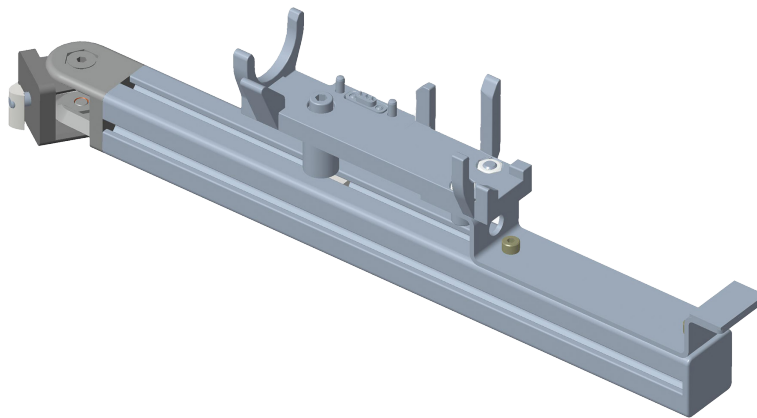

# Cleco

Assembly Instruction  
P2616MA-EN  
REV A | 2023-12

**CellTek™**

**S600421**

Tool Tray Stay Alive Angle

For additional product information visit our website at [www.ClecoTools.com](http://www.ClecoTools.com)